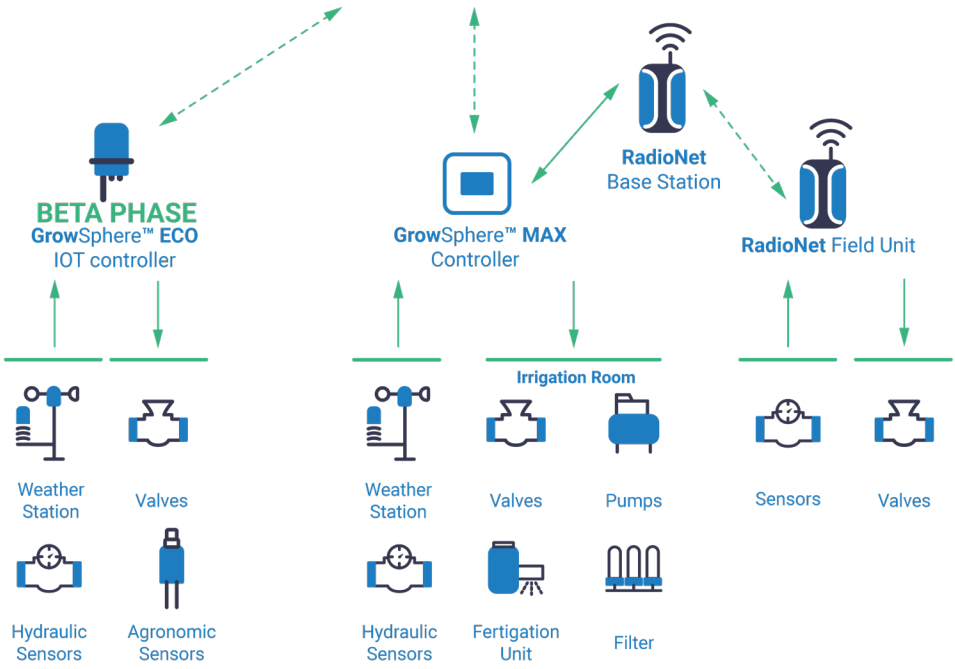

GrowSphere™

Irrigation & Fertigation Operating System

Intuitive **operating system** that lets you seamlessly manage all daily irrigation and fertigation activities. From planning to execution to validation, you'll know you're getting the right irrigation and fertigation, done right.

/ Knock off all your key irrigation & fertigation tasks **in one easy-to-use workspace**

- ✓ Get **real-time irrigation overview** of your entire farm by crop and plot
- ✓ Easily **edit, skip, stop** and **resume** irrigation programs and shifts
- ✓ **Alerts and notifications** about your irrigation execution
- ✓ **Monitor in-field irrigation status and crop stress** based on soil and weather sensors
- ✓ **Easily build and manage** your irrigation programme and schedule
- ✓ **Easily generate, edit and export historic data** to support traceability and track crop performance
- ✓ **Manage up to four irrigation mainlines** with one controller and access **all controllers on one platform**

SIMPLIFY OPERATIONS

- Single-view dashboard
- Easy automation
- Manage multiple mainlines
- Offline or remote control
- Add features as you grow

OPTIMISE RESOURCE USAGE

- Reduce water usage
- Prevent fertilizer overuse
- Lower energy costs
- Save labour

PEACE OF MIND

- Instant visibility of irrigation status
- Prevent non-logical hydraulic commands
- Traceability and sustainability

MORE VALUE PER HECTARE

- Ensure consistent, quality yields
- Prevent crop damage from under/over irrigation or fertigation
- Minimise production costs