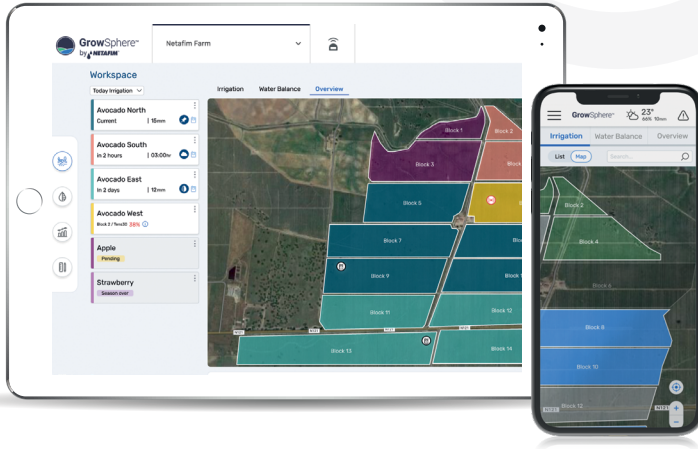

GrowSphere™

Irrigation & Fertigation Operating System

Intuitive **operating system** that lets you seamlessly manage all daily irrigation and fertigation activities. From planning to execution to validation, you'll know you're getting the right irrigation and fertigation, done right.

/ Knock off all your key irrigation & fertigation tasks **in one easy-to-use workspace**

- ✓ Get **real-time irrigation overview** of your entire farm by crop and plot
- ✓ Easily **edit, skip, stop** and **resume** irrigation programs and shifts
- ✓ **Alerts and notifications** about your irrigation execution
- ✓ **Monitor in-field irrigation status and crop stress** based on soil and weather sensors
- ✓ **Easily build and manage** your irrigation programme and schedule
- ✓ **Easily generate, edit and export historic data** to support traceability and track crop performance
- ✓ **Manage up to four irrigation mainlines** with one controller and access **all controllers on one platform**

SIMPLIFY OPERATIONS

- Single-view dashboard
- Easy automation
- Manage multiple mainlines
- Offline or remote control
- Add features as you grow

OPTIMISE RESOURCE USAGE

- Reduce water usage
- Prevent fertilizer overuse
- Lower energy costs
- Save labour

PEACE OF MIND

- Instant visibility of irrigation status
- Prevent non-logical hydraulic commands
- Traceability and sustainability

MORE VALUE PER HECTARE

- Ensure consistent, quality yields
- Prevent crop damage from under/over irrigation or fertigation
- Minimise production costs