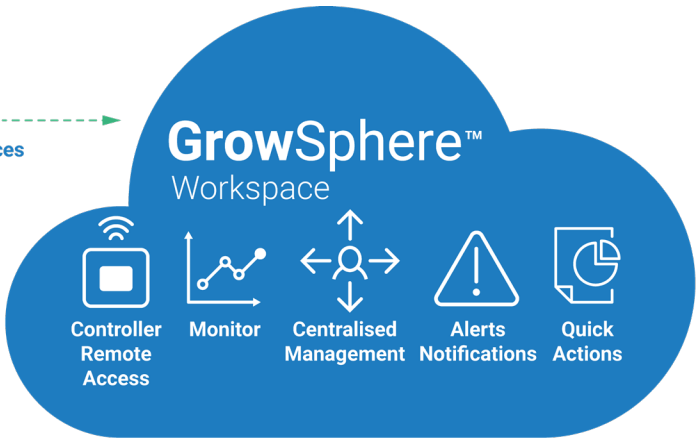

GrowSphere™

Irrigation & Fertigation Operating System

Intuitive **operating system** that lets you seamlessly manage all daily irrigation and fertigation activities. From planning to execution to validation, you'll know you're getting the right irrigation and fertigation, done right.

/ Knock off all your key irrigation & fertigation tasks **in one easy-to-use workspace**

- ✓ Get **real-time irrigation overview** of your entire farm by crop and plot
- ✓ Easily **edit, skip, stop** and **resume** irrigation programs and shifts
- ✓ **Alerts and notifications** about your irrigation execution
- ✓ **Monitor in-field irrigation status and crop stress** based on soil and weather sensors
- ✓ **Easily build and manage** your irrigation programme and schedule
- ✓ **Easily generate, edit and export historic data** to support traceability and track crop performance
- ✓ **Manage up to four irrigation mainlines** with one controller and access **all controllers on one platform**

PEACE OF MIND

- Instant visibility of irrigation status
- Prevent non-logical hydraulic commands
- Traceability and sustainability

MORE VALUE PER HECTARE

- Ensure consistent, quality yields
- Prevent crop damage from under/over irrigation or fertigation
- Minimise production costs